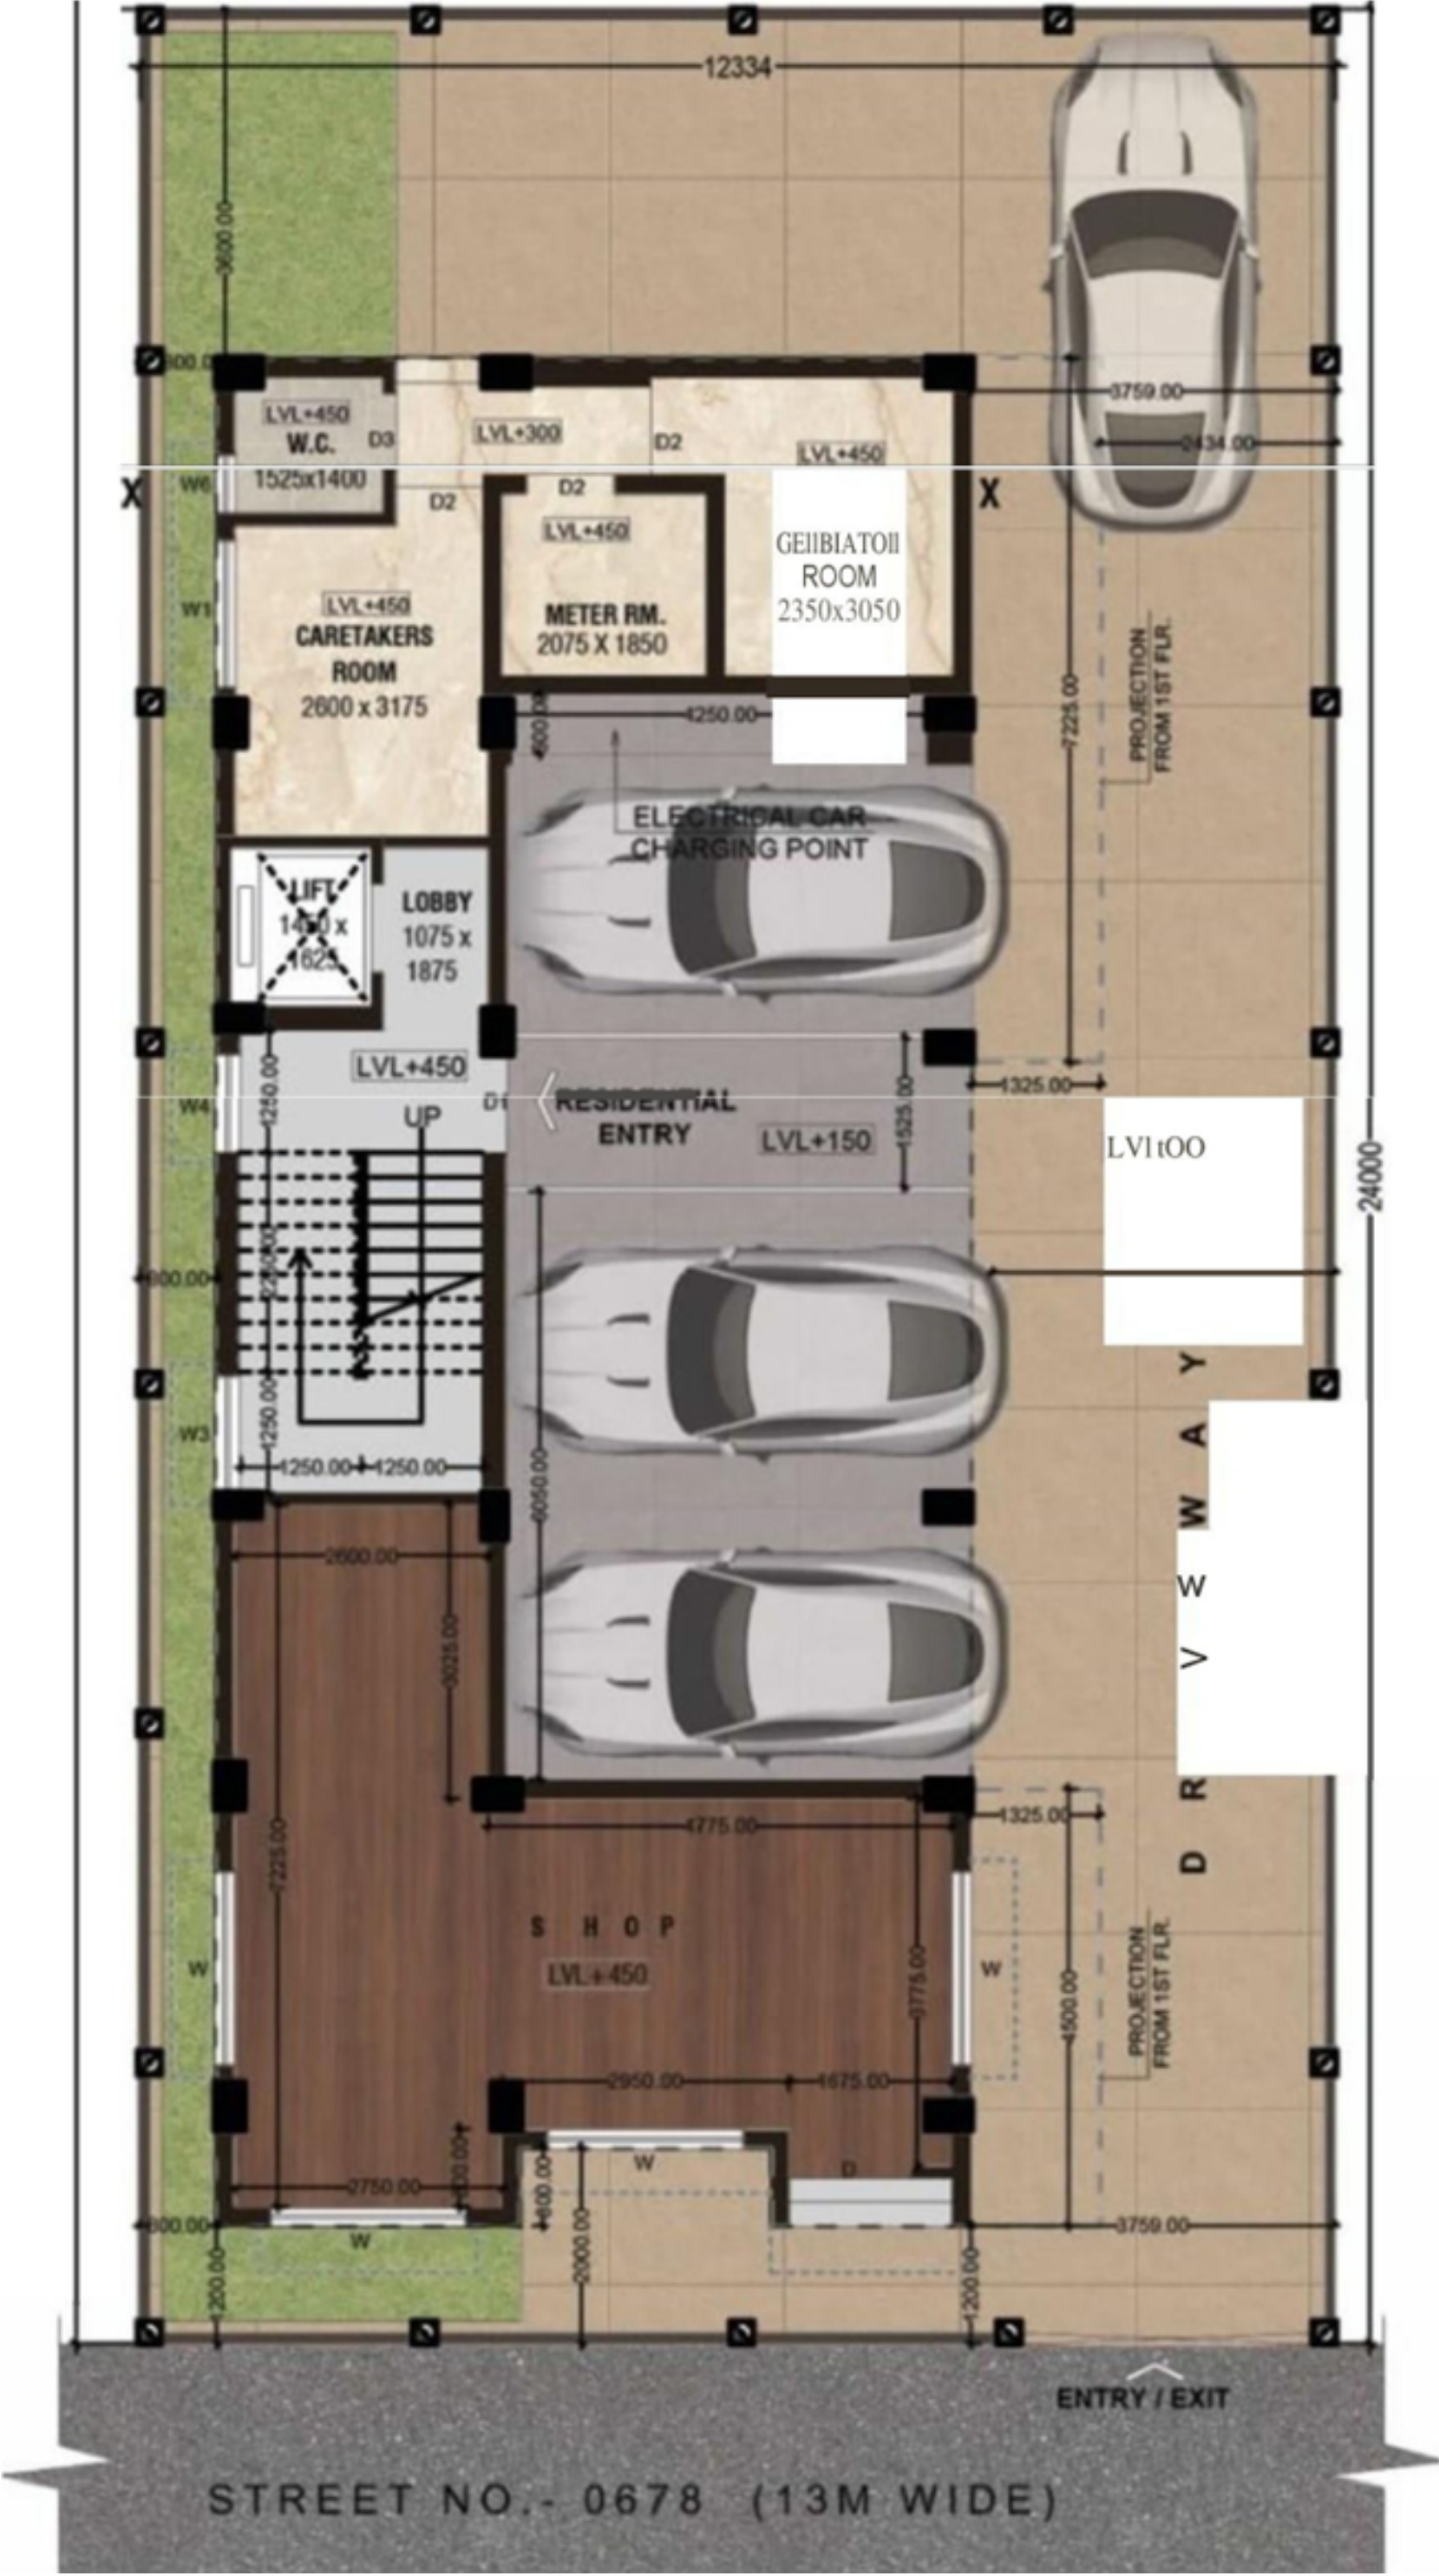

# CHARUKESHI

- 🏢 Company – Dwarkaraj
- 🏠 Flat Type- 2BHK,3BHK
- 📏 Carpet Area (Sq Ft)- 557 (2BHK), 817.94 (3BHK)
- 📈 Floor- 1st & 2nd
- 🏠 Flat Build-up Area (Sq Ft)- 706.28 (2BHK), 1029.09 (3BHK)
- 🏠 Super Built-up Area (Sq Ft)- 882.85
- ☎ Contact Details- 9007175383 / 9163569446 / 9163777451

# Floor Plan - CHARUKESHI

## Ground Floor Plan

# 2BHK FLOOR PLAN