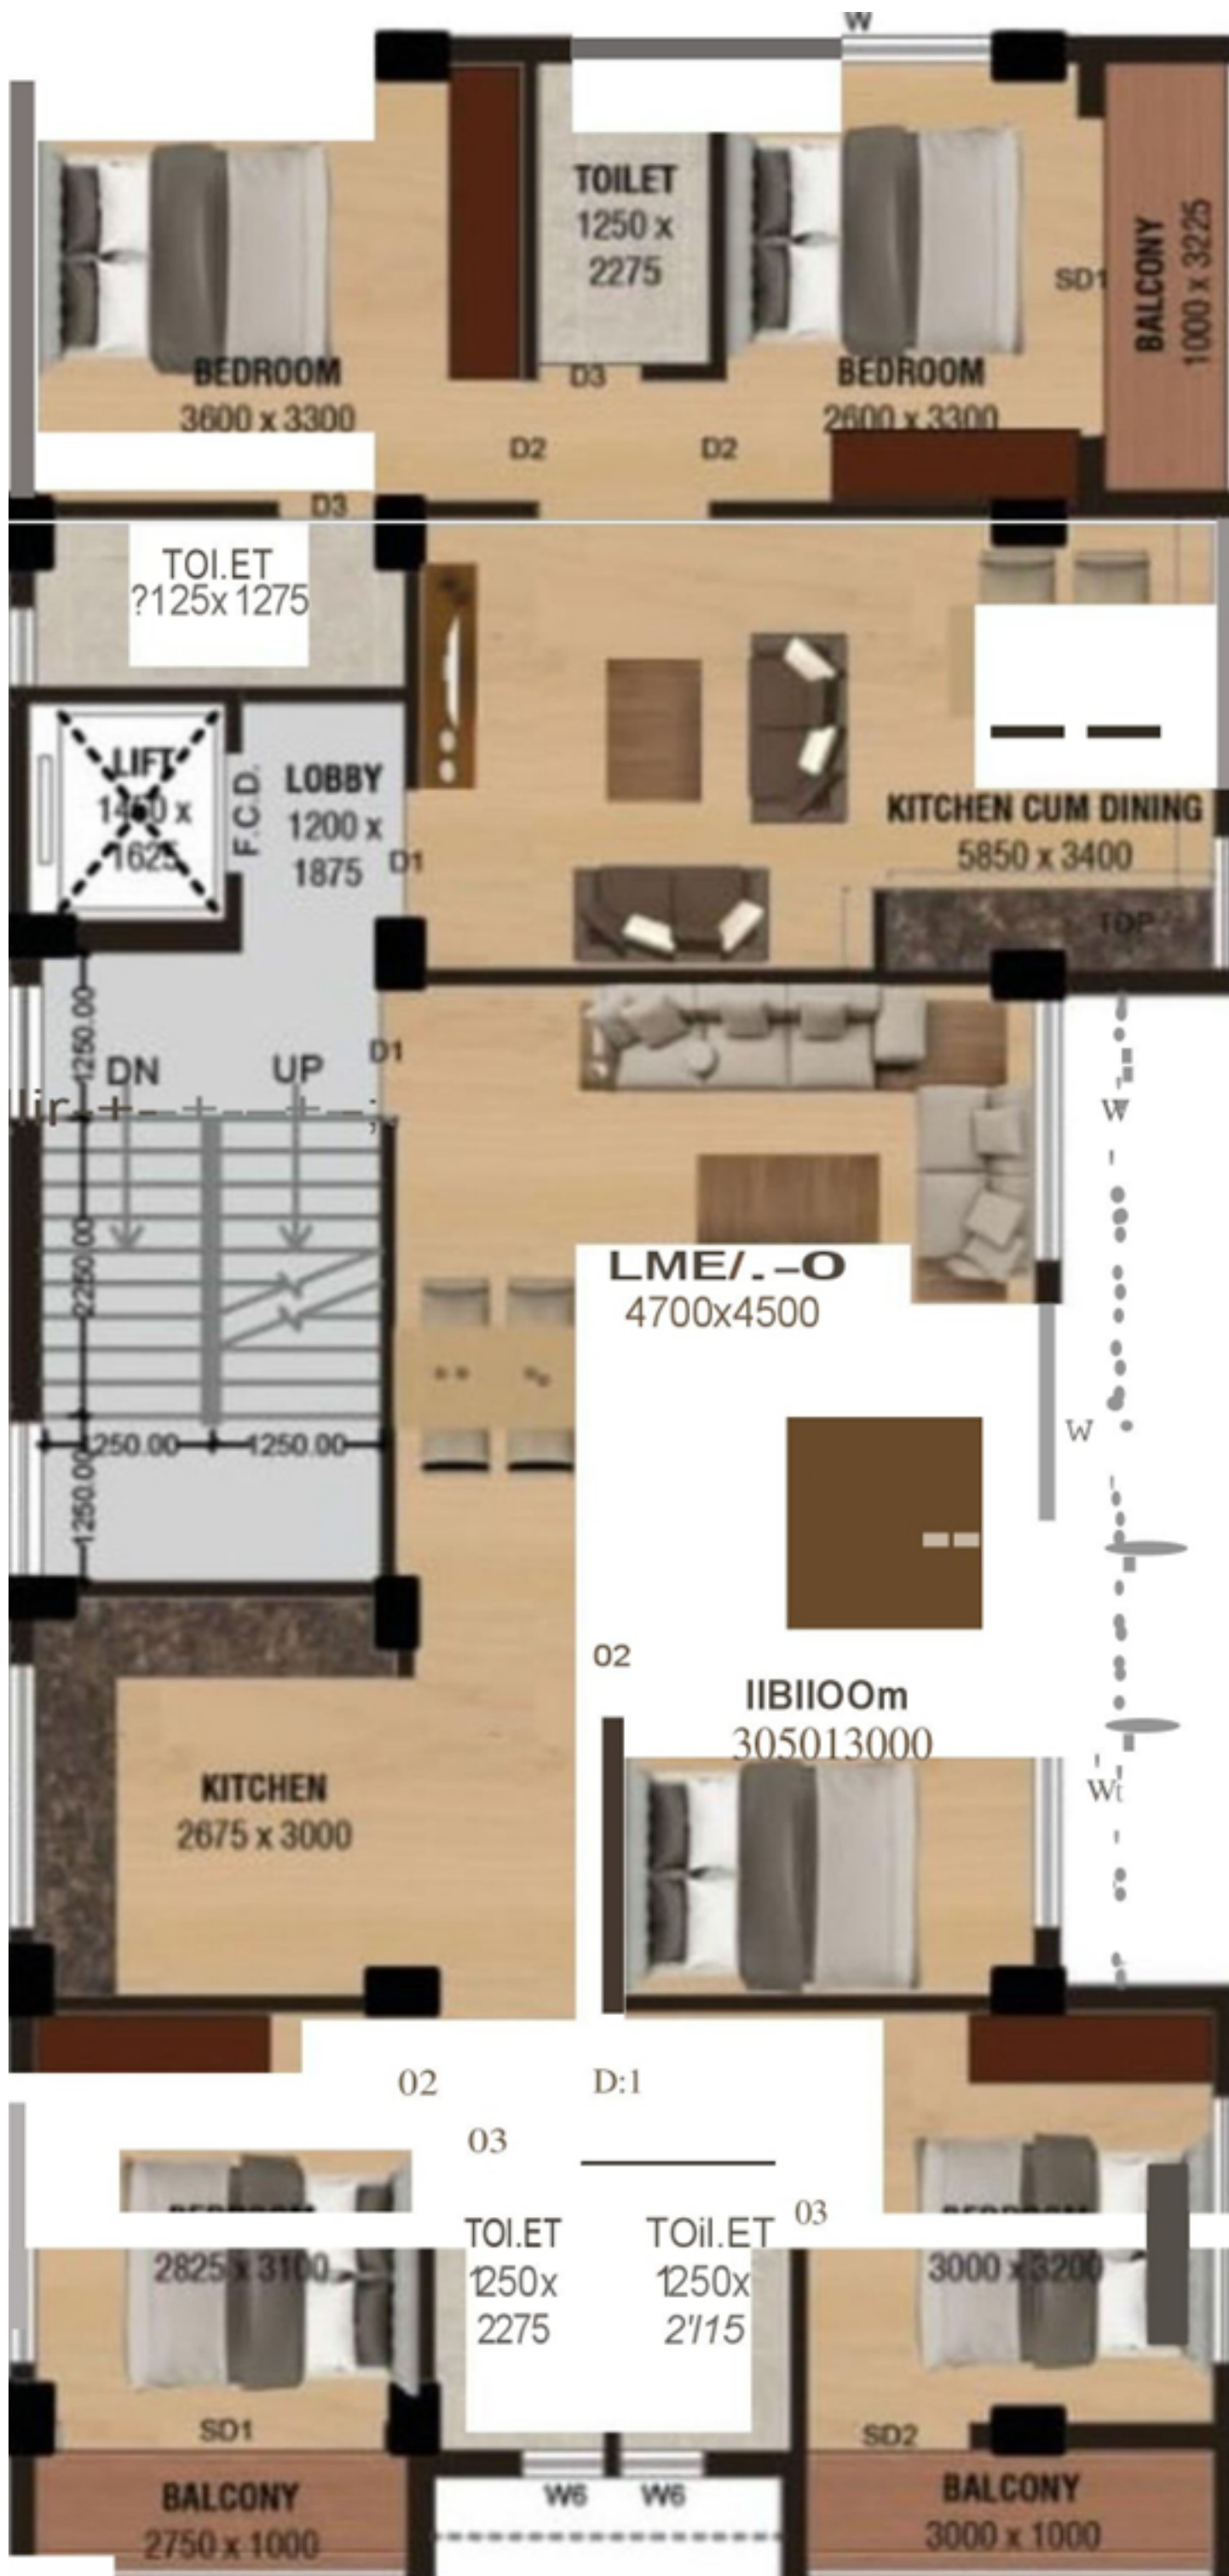

# CHARUKESHI

- 🏢 Company – Dwarkaraj
- 🏠 Flat Type- 2BHK,3BHK
- 📏 Carpet Area (Sq Ft)- 557 (2BHK), 817.94 (3BHK)
- 📈 Floor- 1st & 2nd
- 🏠 Flat Build-up Area (Sq Ft)- 706.28 (2BHK), 1029.09 (3BHK)
- 🏠 Super Built-up Area (Sq Ft)- 882.85
- ☎ Contact Details- 9007175383 / 9163569446 / 9163777451

# Floor Plan - CHARUKESHI

## Ground Floor Plan

# 2BHK FLOOR PLAN